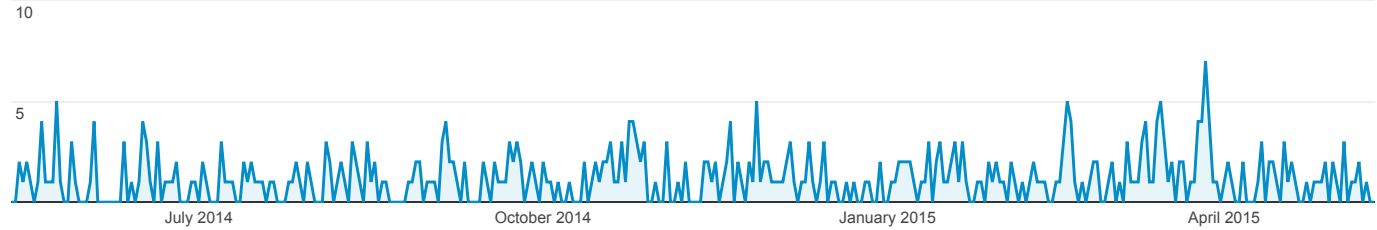

Organic Search Traffic

12 May 2014 - 11 May 2015

All Sessions
21.26%

Explorer

Summary

Sessions

Keyword	Acquisition			Behaviour			Conversions		
	Sessions	% New Sessions	New Users	Bounce Rate	Pages/Session	Avg. Session Duration	Goal Conversion Rate	Goal Completions	Goal Value
	426 % of Total: 21.26% (2,004)	88.03% Avg for View: 86.08% (2.27%)	375 % of Total: 21.74% (1,725)	70.42% Avg for View: 75.10% (-6.23%)	1.70 Avg for View: 1.67 (1.49%)	00:00:51 Avg for View: 00:01:10 (-26.64%)	0.00% Avg for View: 0.00% (0.00%)	0 % of Total: 0.00% (0)	£0.00 % of Total: 0.00% (£0.00)
1. (not provided)	359 (84.27%)	87.47%	314 (83.73%)	70.47%	1.72	00:00:58	0.00%	0 (0.00%)	£0.00 (0.00%)
2. music central	5 (1.17%)	80.00%	4 (1.07%)	20.00%	2.80	00:01:02	0.00%	0 (0.00%)	£0.00 (0.00%)
3. huntly cairnie glass church	3 (0.70%)	66.67%	2 (0.53%)	66.67%	1.33	00:00:22	0.00%	0 (0.00%)	£0.00 (0.00%)
4. huntly cairnie glass church of scotland	3 (0.70%)	100.00%	3 (0.80%)	33.33%	1.67	00:00:29	0.00%	0 (0.00%)	£0.00 (0.00%)
5. cache:omv36e-a8loj:www.central.co.uk/season-2009-2010/100401.aspx	2 (0.47%)	0.00%	0 (0.00%)	0.00%	3.50	00:01:20	0.00%	0 (0.00%)	£0.00 (0.00%)
6. cairnie glass church huntly	2 (0.47%)	100.00%	2 (0.53%)	0.00%	2.00	00:01:04	0.00%	0 (0.00%)	£0.00 (0.00%)
7. huntly summer school	2 (0.47%)	100.00%	2 (0.53%)	50.00%	2.00	00:00:18	0.00%	0 (0.00%)	£0.00 (0.00%)
8. "huntly scottish music"	1 (0.23%)	100.00%	1 (0.27%)	100.00%	1.00	00:00:00	0.00%	0 (0.00%)	£0.00 (0.00%)
9. 4 linden centre huntly	1 (0.23%)	100.00%	1 (0.27%)	100.00%	1.00	00:00:00	0.00%	0 (0.00%)	£0.00 (0.00%)
10. agnus dei semi chorus music text by mozart	1 (0.23%)	100.00%	1 (0.27%)	100.00%	1.00	00:00:00	0.00%	0 (0.00%)	£0.00 (0.00%)
11. alice rickards violinist	1 (0.23%)	100.00%	1 (0.27%)	100.00%	1.00	00:00:00	0.00%	0 (0.00%)	£0.00 (0.00%)
12. andrew heggie singing teacher	1 (0.23%)	100.00%	1 (0.27%)	100.00%	1.00	00:00:00	0.00%	0 (0.00%)	£0.00 (0.00%)
13. audrey snyder nella fantasia pdf	1 (0.23%)	100.00%	1 (0.27%)	100.00%	1.00	00:00:00	0.00%	0 (0.00%)	£0.00 (0.00%)
14. barrios london carape danza # 3 sheet music	1 (0.23%)	100.00%	1 (0.27%)	100.00%	1.00	00:00:00	0.00%	0 (0.00%)	£0.00 (0.00%)
15. brass quintet nocturne mendelssohn	1 (0.23%)	100.00%	1 (0.27%)	100.00%	1.00	00:00:00	0.00%	0 (0.00%)	£0.00 (0.00%)
16. brian poet isla quartet	1 (0.23%)	100.00%	1 (0.27%)	100.00%	1.00	00:00:00	0.00%	0 (0.00%)	£0.00 (0.00%)
17. central news	1 (0.23%)	100.00%	1 (0.27%)	100.00%	1.00	00:00:00	0.00%	0 (0.00%)	£0.00 (0.00%)
18. classical music central scotland	1 (0.23%)	100.00%	1 (0.27%)	0.00%	3.00	00:01:03	0.00%	0 (0.00%)	£0.00 (0.00%)
19. emily white trombone fiddle violin	1 (0.23%)	100.00%	1 (0.27%)	100.00%	1.00	00:00:00	0.00%	0 (0.00%)	£0.00 (0.00%)
20. emily white violin	1 (0.23%)	100.00%	1 (0.27%)	0.00%	2.00	00:01:38	0.00%	0 (0.00%)	£0.00 (0.00%)
21. fiddle summer schools	1 (0.23%)	100.00%	1 (0.27%)	100.00%	1.00	00:00:00	0.00%	0 (0.00%)	£0.00 (0.00%)